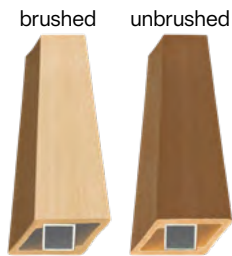

90 RHOMBA SMOOTH
BASIC COLOURS

NEW